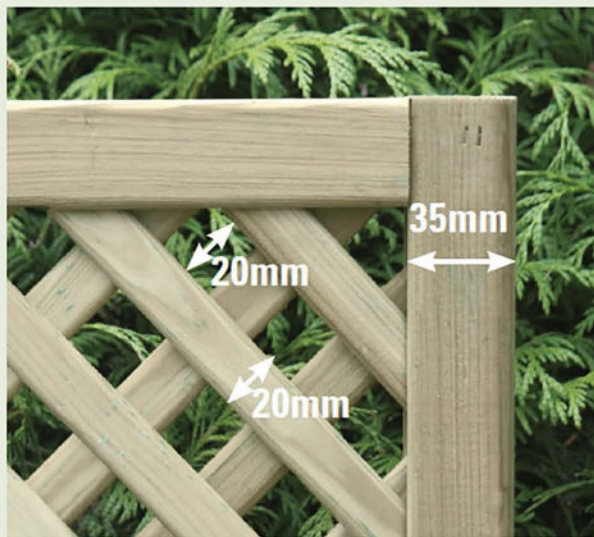

PRIVACY LATTICE

<i>Profile</i>	<i>Size</i>	<i>Code</i>	<i>Profile</i>	<i>Size</i>	<i>Code</i>
Convex	30cm x 183cm	PL1	Rectangle	120cm x 183cm	PL11
Omega	30cm x 183cm	PL21	Rectangle	150cm x 183cm	PL12
Convex	45cm x 183cm	PL3	Rectangle	180cm x 183cm	PL13
Rectangle	30cm x 183cm	PL7			
Rectangle	45cm x 183cm	PL8			
Rectangle	60cm x 183cm	PL9			
Rectangle	90cm x 183cm	PL10			

*Measurements are shoulder heights x width.
+ 11cm for top of Arch measurements.*

*Planed all round with rounded corners.
Framing = 35mm x 30mm
Framing = 45mm x 45mm (PL13)
Lattice Width = 20mm
Lattice Thickness = 8mm
Lattice Gaps from Inside Edges = 20mm.*