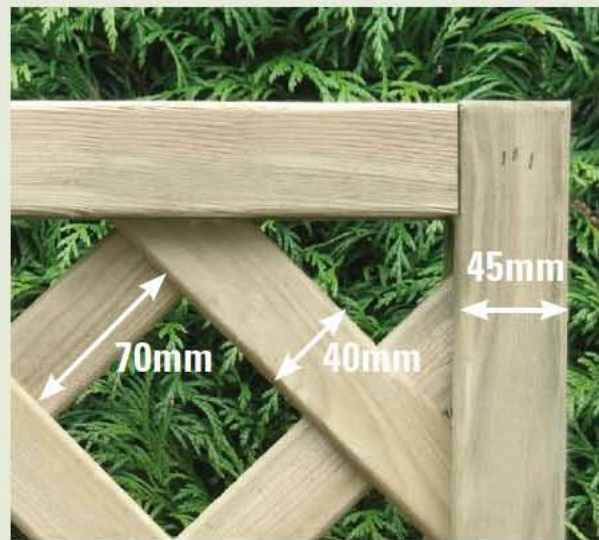

HEAVY DIAMOND LATTICE

<i>Profile</i>	<i>Size</i>	<i>Code</i>
Convex	30cm x 180cm	HDL1
Convex	30cm x 183cm	HDL1 IMP
Convex	45cm x 180cm	HDL3
Convex	60cm x 180cm	HDL5
Rectangle	30cm x 180cm	HDL7
Rectangle	30cm x 183cm	HDL7 IMP
Rectangle	45cm x 180cm	HDL8

*Measurements are shoulder heights x width.
+ 20cm for top of Arch measurements.*

<i>Profile</i>	<i>Size</i>	<i>Code</i>
Rectangle	60cm x 180cm	HDL9
Rectangle	90cm x 180cm	HDL10
Rectangle	120cm x 180cm	HDL11
Rectangle	150cm x 180cm	HDL12
Square	180cm x 180cm	HDL13

*Planed all round with rounded corners.
Framing = 45mm x 45mm
Lattice Width = 40mm
Lattice Thickness = 8mm
Lattice Gaps from Inside Edges = 70mm.*